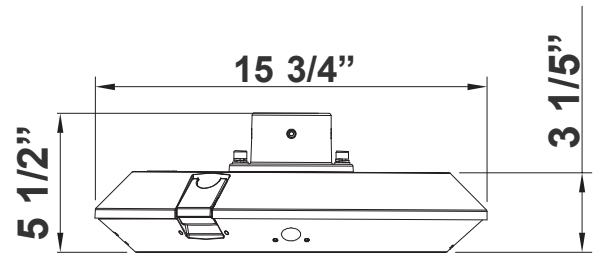

Customer Name: \_\_\_\_\_

Project Name: \_\_\_\_\_

Note: \_\_\_\_\_

Type: \_\_\_\_\_

BELL MOUNT POLE ADAPTER  
(POLE IS NOT INCL. ONLY THE ADAPTER)

15 3/4" (W) X 5 1/2" (H)

Ideal for airports, auto dealerships, corporate offices, education, government, healthcare, industrial warehouses, municipal parking, gas stations, convenient stores, recreation and public venues, restaurants, hospitality, retail and grocery stores.