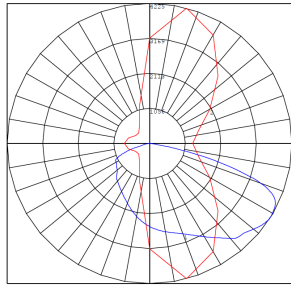

## Photometrics: GPX-18-60W-MCTP-BM

BUD Rating: B1-U1-G0

20W 5000K, Area55'x 75' Mounting Height: 9'

## Other Views:

Adapter

Lens View

Side View