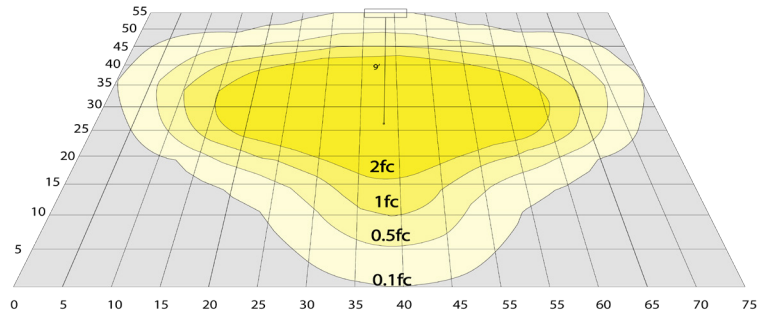

### Lighting:

- Multi CCT and Power: Selectable Switch Inside Of The Fixture
- Dimmable: 0~10V Dimming
- LED: SMD 3030
- Total Lumens: 9000LM Max.
- Color Temperature: 3000K/4000K/5000K
- Color Rendering index: >70
- Beam Angle: Type V (150° X 150°)
- Lifespan: 70000 Hrs.

## Photometrics: GPX-18-60W-MCTP-BM

BUD Rating: B1-U1-G0

20W 5000K, Area55'x 75' Mounting Height: 9'

## Other Views:

Adapter

Lens View

Side View